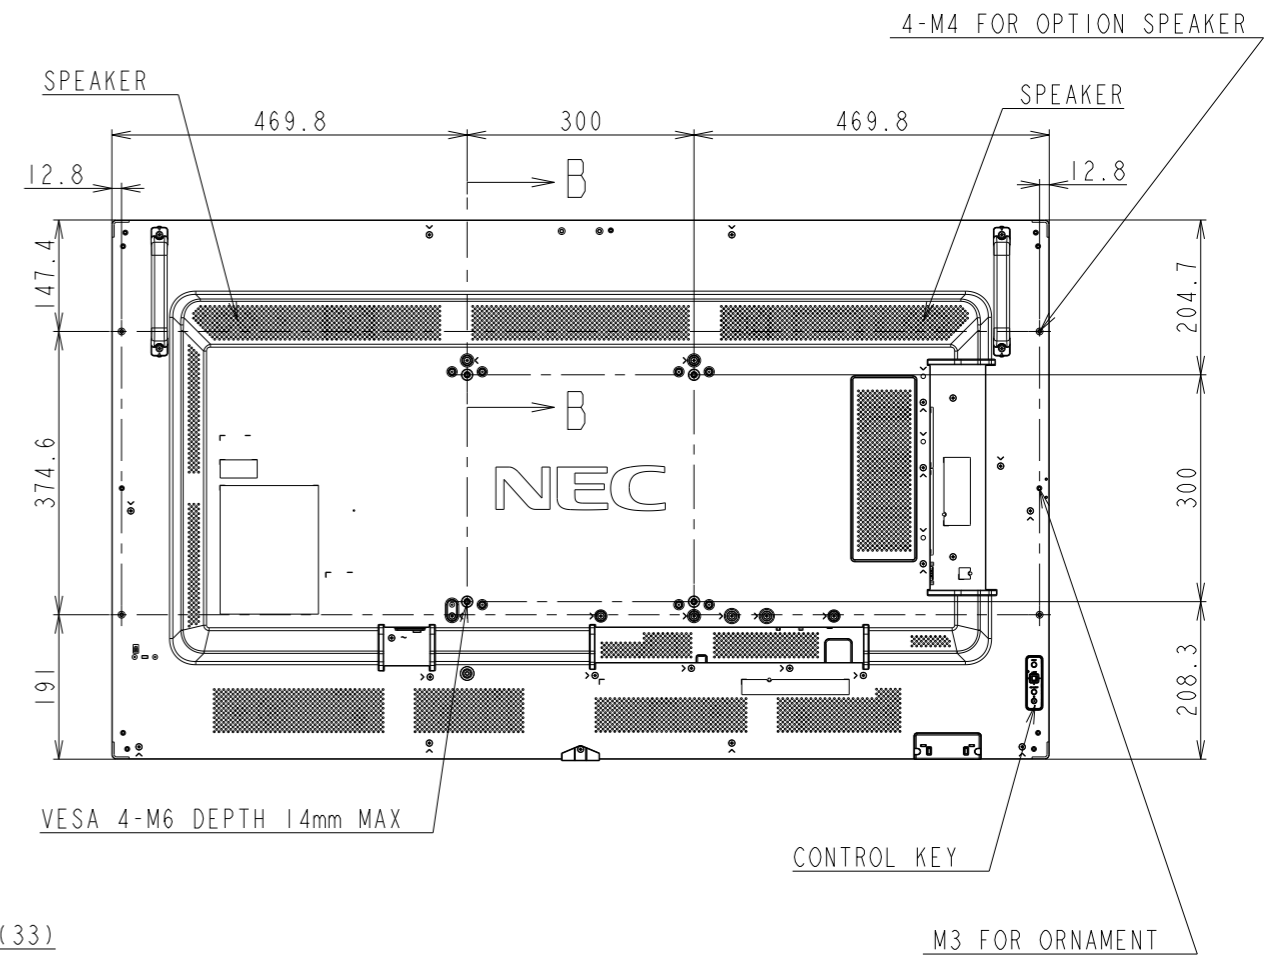

M551 OUTLINE

SECTION A-A
SCALE 1/1

SECTION B-B
SCALE 1/1

DETAIL D
SCALE 1/2

DETAIL C
SCALE 1/2

LOGO ORNAMENT

UNIT	mm
MODEL	M551
SCALE	1/10
NEC Display Solutions 2020/11/30	