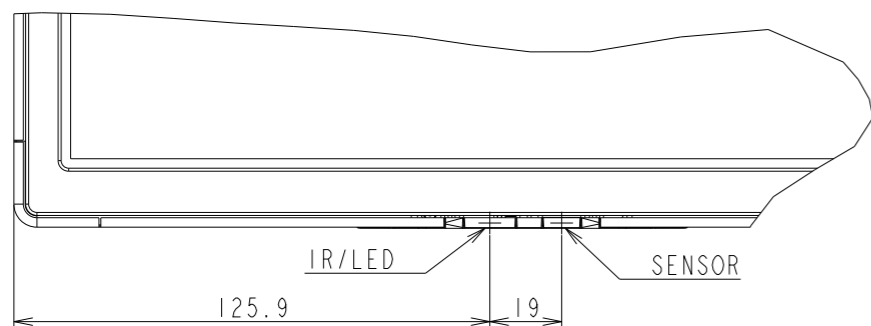

M551 OUTLINE

SECTION A-A
SCALE 1/1

SECTION B-B
SCALE 1/1

DETAIL D
SCALE 1/2

DETAIL C
SCALE 1/2

LOGO ORNAMENT

UNIT	mm
MODEL	M551
SCALE	1/10
NEC Display Solutions 2020/11/30	