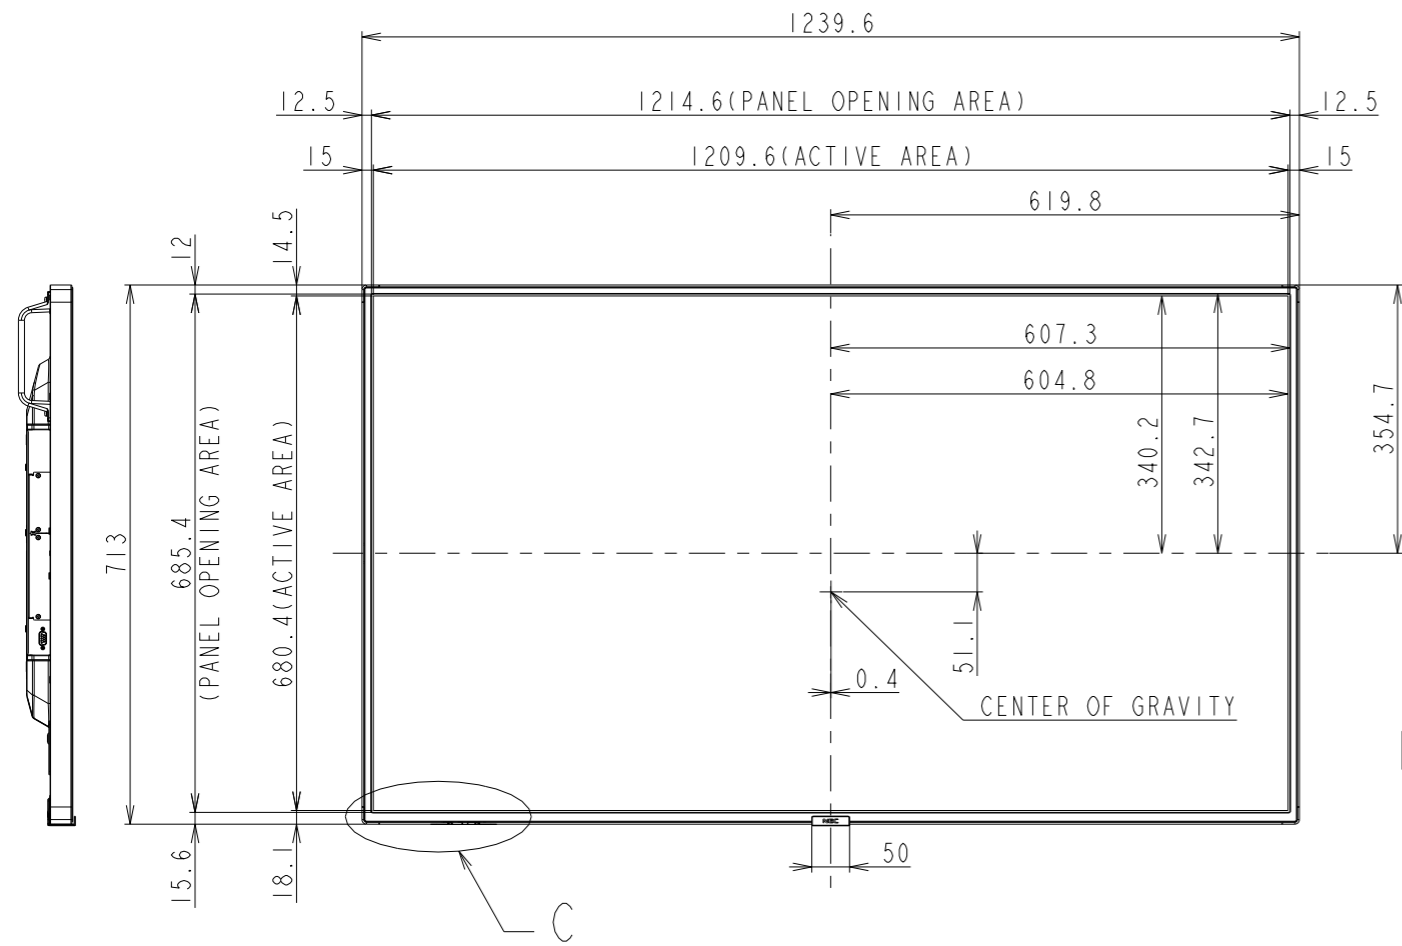

M551 OUTLINE

SECTION A-A
SCALE 1/1

SECTION B-B
SCALE 1/1

DETAIL D
SCALE 1/2

DETAIL C
SCALE 1/2

LOGO ORNAMENT

UNIT	mm
MODEL	M551
SCALE	1/10
NEC Display Solutions 2020/11/30	